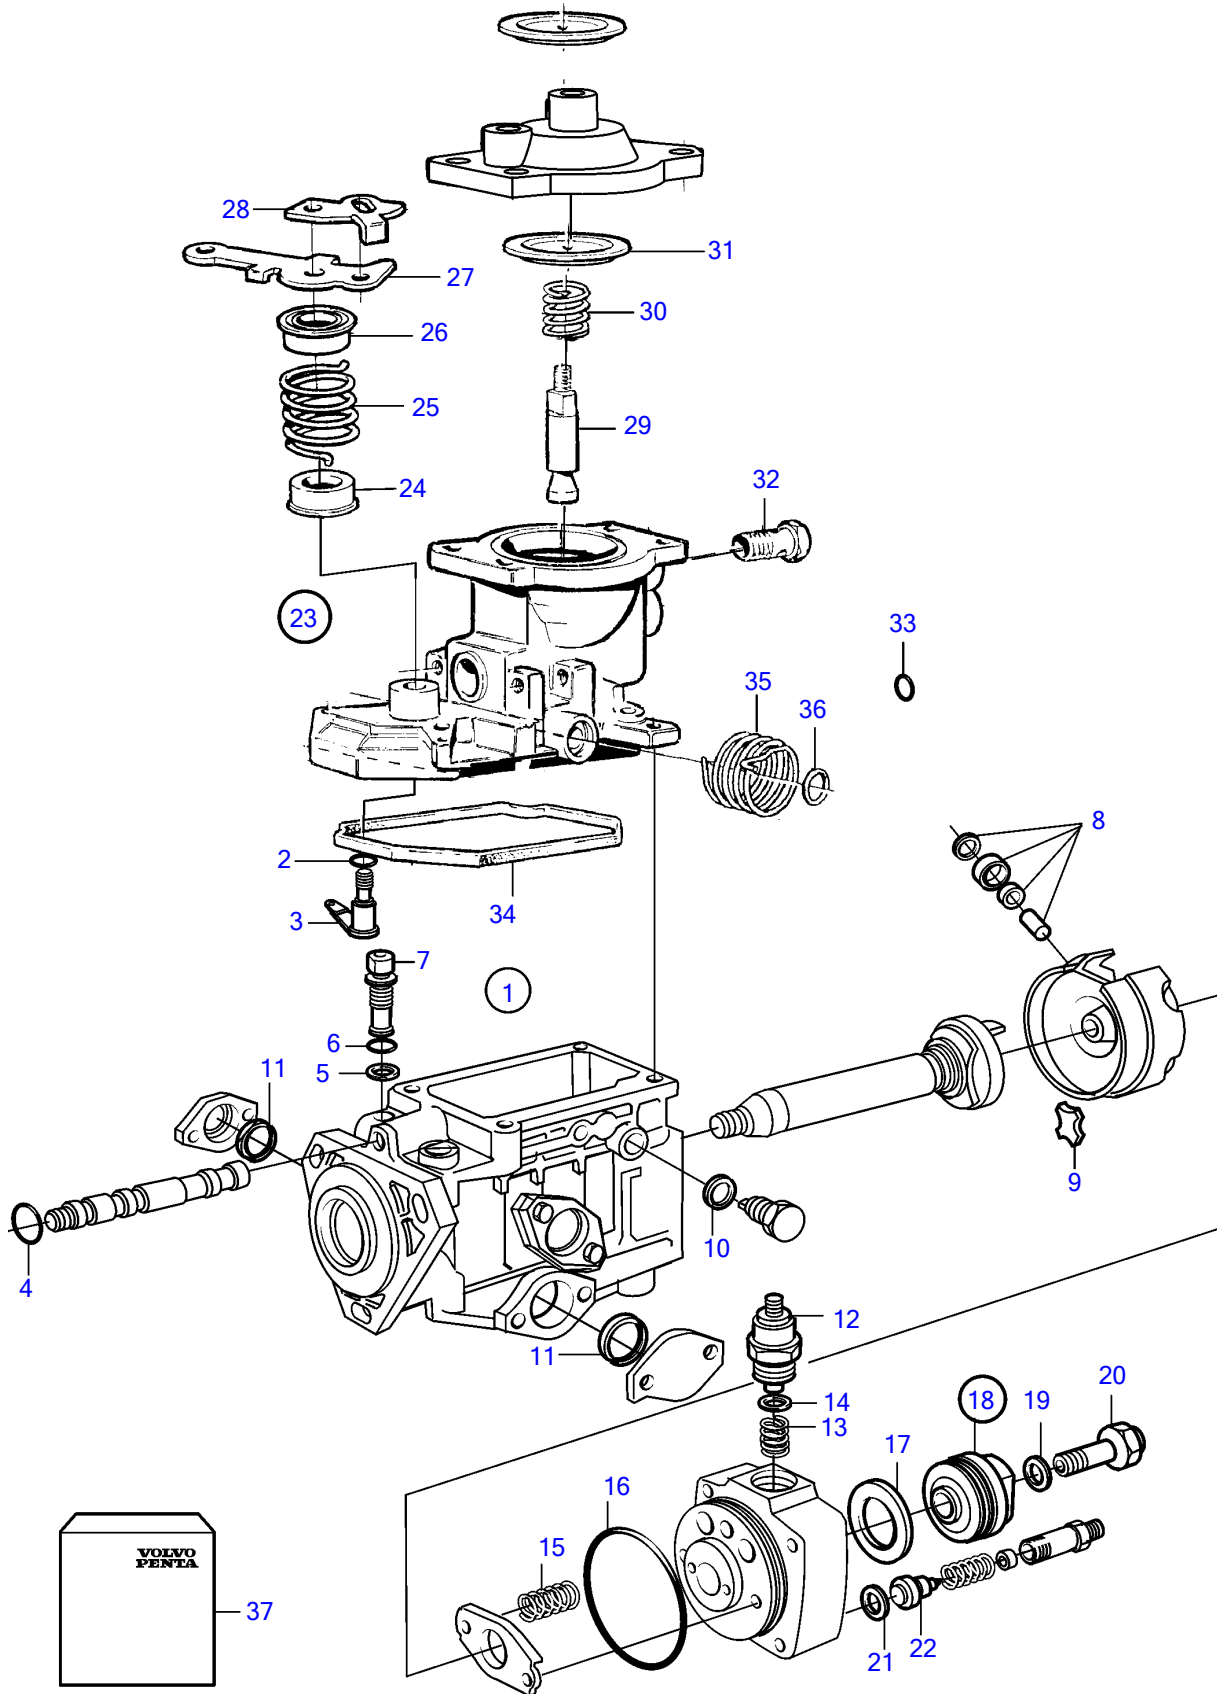

AD41P-A

AD41P-A

REF	PART NO.	QTY	DESCRIPTION	NOTES
1	(861765)	1	Injection pump	Obsolete part
2	243567	1	• Sealing ring	Included in gasket kit.
3	(244959)	1	• Shaft	Obsolete part
4	243786	1	• O-ring	Included in gasket kit.
5	861520	1	• O-ring	Included in gasket kit.
6	243520	1	• Sealing ring	Included in gasket kit.
7	(244683)	1	• Valve	Obsolete part
8	(859288)	1	• Spare parts kit	Obsolete part
9	844150	2	• Absorber	Included in gasket kit.
10	1699759	2	• Gasket	Included in gasket kit.
11	838445	2	• O-ring	Included in gasket kit.
12	876614	1	• Stop solenoid	12V
	876615	1	• Stop solenoid	Not included in complete injection pump., 24V
13	861208	1	• • Spring	
14		1	• O-ring	Included in gasket kit.
15	844164	1	• Spring kit	
16	(243555)	1	• Sealing ring	Included in gasket kit., L=36,50mm, Obsolete part
17	(838402)	1	• O-ring	Obsolete part
18	(844171)	1	• Fitting	L=36,70mm, Obsolete part
19	947620	1	• Gasket	
20		1	• Screw	
21	845738	6	• Washer	
22	244927	6	• Delivery valve	
23		1	• Governor	
24	(1699835)	1	• Spring disc	Obsolete part
25	244967	1	• Spring	
26	244972	1	• Spring disc	TH=1,80mm
27	244961	1	• Lever	TH=1,95mm
28	244969	1	• Lever	TH=2.00mm
29		1	• Screw	TH=2,12mm
30	(861436)	1	• Spring	TH=2.20mm, Obsolete part
31	244944	1	• Diaphragm	TH=2,32mm
32	844237	1	• Hollow screw	TH=2.40mm
33	244963	1	• Shim	Included in gasket kit., TH=2.50mm
34	845785	1	• Gasket	TH=2,52mm
35	(859463)	1	• Spring	TH=2.80mm, Obsolete part
36	844224	1	• O-ring	
37	844240	1	Gasket kit	